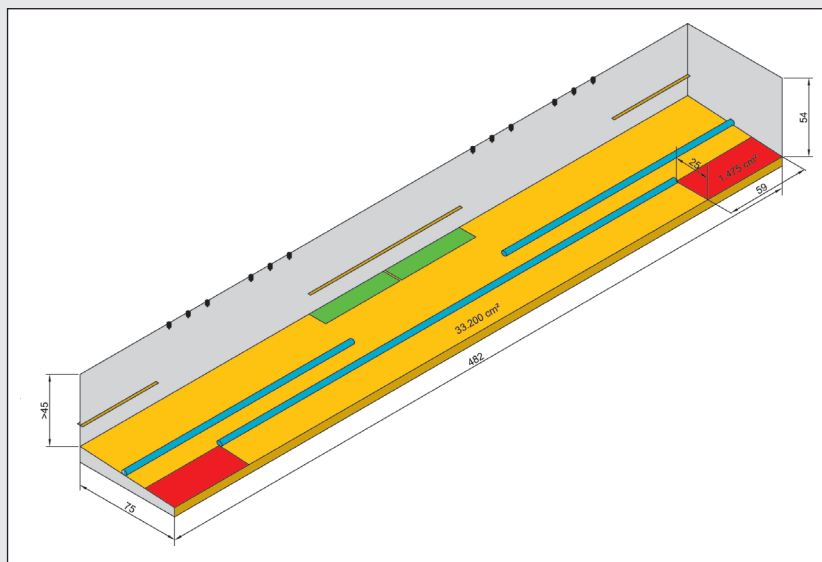

Cage length:	4,82 mtr.
Cage depth:	75 cm
Cage height 3 tiers:	2,23 mtr.
Row width:	1,83 mtr.
Tier distance:	665 mm
Capacity:	48 birds per cage/ 750 cm ² /bird
Nest position:	nest in front
Feeding:	chain + bridomat
Perches:	yes
Scratching area:	yes
Automatic filling:	yes
Nipple drinkers:	12